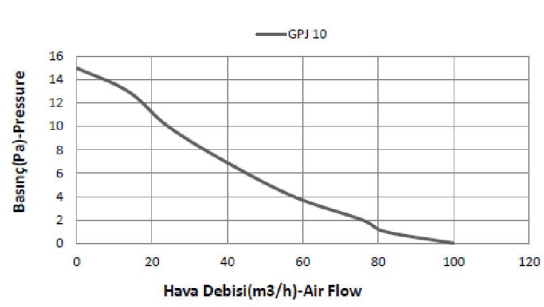

PERFORMANS VERİLERİ | PERFORMANCE DATA

GPJ 10