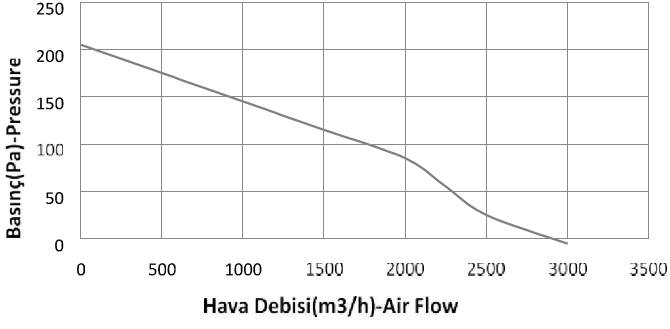

GRRF 500 AX

PERFORMANS VERİLERİ | PERFORMANCE DATA

GRRF 400 AX